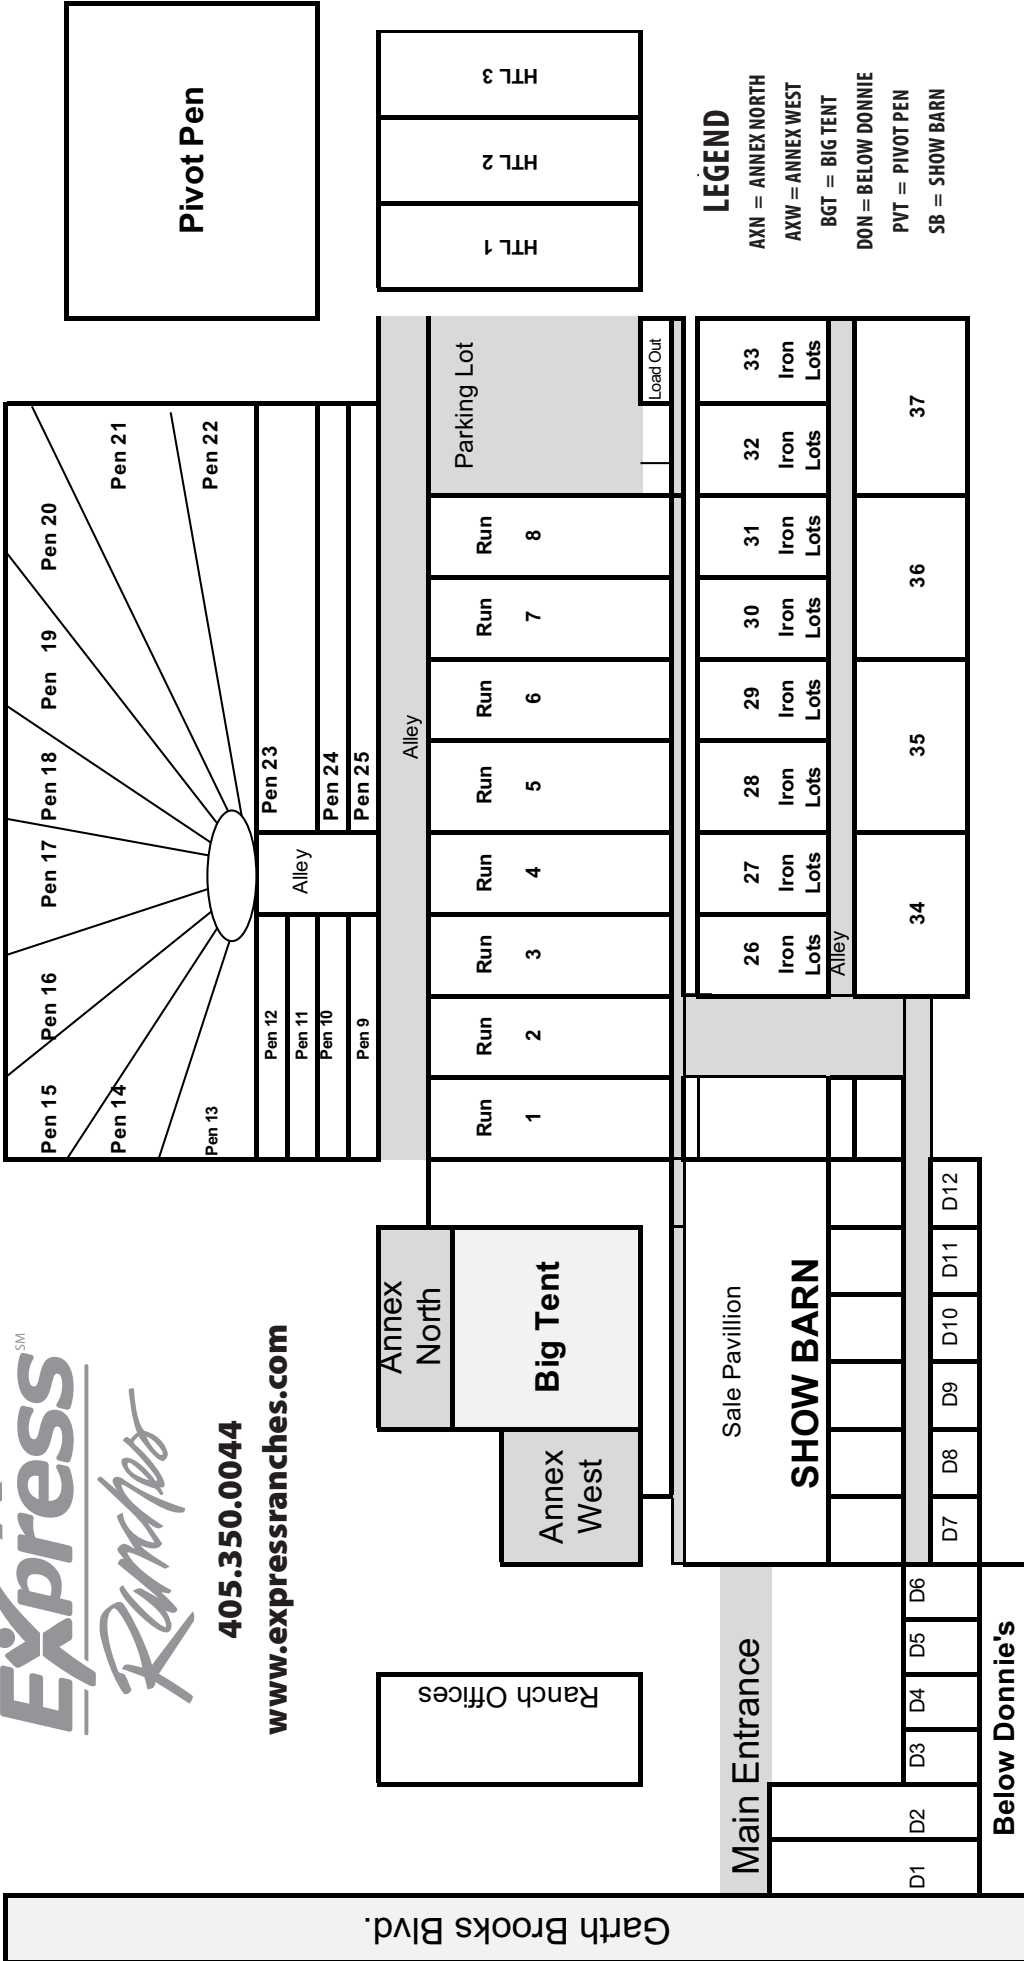

— 2019 SALE-DAY MAP —

405.350.0044

www.expressranches.com

**LEGEND**

- AXN = ANNEX NORTH
- AXW = ANNEX WEST
- BGT = BIG TENT
- DON = BELOW DONNIE
- PVT = PIVOT PEN
- SB = SHOW BARN

**LOT**

**SATURDAY**

1 through 95B  
100